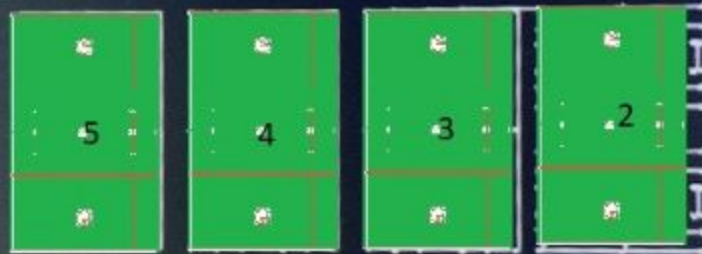

BATAVIA SOCCER PARK

concession bldg
bathrooms

additional food truck

P